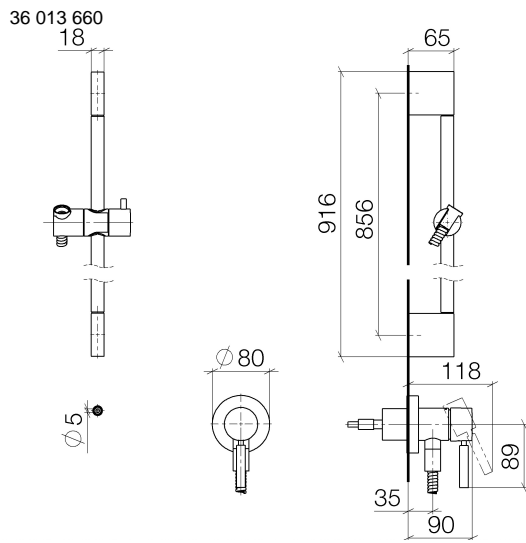

Concealed single-lever mixer with integrated shower connection with shower set without hand shower - Chrome

TARA

36 013 660

Fits: TARA, META

- cover plate Ø 78 mm
- metal shower hose 1750mm with integrated anti-twist protection
- slide bar

Intrinsic protection against back flow.

Article cannot be extended, please check the depth of the installation location!

	Chrome	36 013 660-00
	Brushed Platinum	36 013 660-06
	Platinum	36 013 660-08
	Dark Chrome	36 013 660-19
	Brushed Light Gold	36 013 660-27
	Brushed Durabronze (23kt Gold)	36 013 660-28
	Matte Black	36 013 660-33
	Brushed Champagne (22kt Gold)	36 013 660-46
	Champagne (22kt Gold)	36 013 660-47
	Brushed Chrome	36 013 660-93
	Brushed Dark Platinum	36 013 660-99

Required miscellaneous

- Concealed wall mounting -** 35 003 970 90
 - max. recess depth 103 mm
 - min. recess depth 78 mm

Concealed single-lever mixer with integrated shower connection with shower set without hand shower - Chrome

TARA

Certificates

Belgaqua_21-025- WRAS_2011027. LGA_29569.
27_1.

36 013 660

Spare parts list

No.	Item Number	Name	Quantity used	Delivery time
1	05 17 20 726 02 90	fixing set	1	2
2	09 31 11 049 90	pin	2	2
3	04 31 11 113 00 90	pin	2	2
4	08 17 97 054-00	holder	2	10
5	90 28 22 597 00-00	holder	1	10
6	28 322 970-00	Metal shower hose 1/2" x 3/8" x 1750 mm - Chrome	1	2
7	12 580 970-00	Slide unit - Chrome	1	10
8	90 14 20 026 00 90	seal	1	2
9	36 045 660-00	Concealed single-lever mixer with cover plate with integrated shower connection - Chrome	1	10