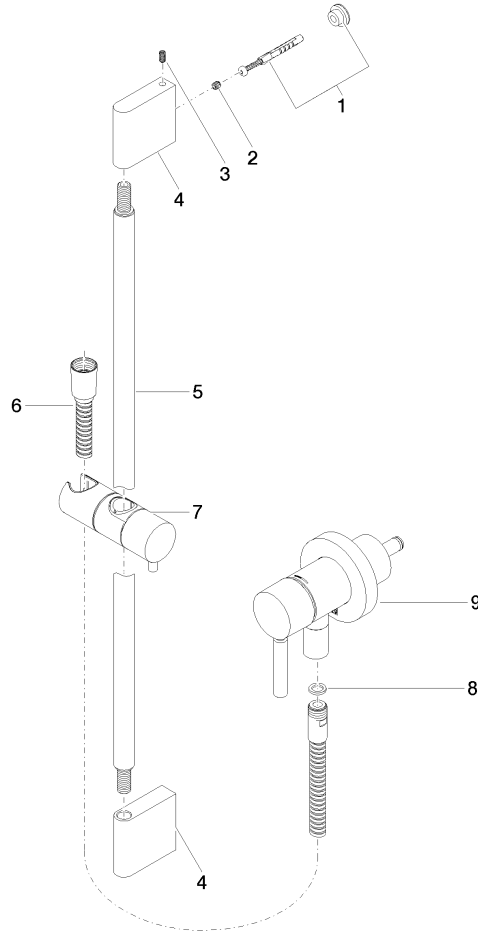

Concealed single-lever mixer with integrated shower connection with shower set without hand shower - Chrome

TARA

36 013 660

Fits: TARA, META

- cover plate Ø 78 mm
- metal shower hose 1750mm with integrated anti-twist protection
- slide bar

Required miscellaneous

- Concealed wall mounting -** 35 003 970 90
 - max. recess depth 103 mm
 - min. recess depth 78 mm

Concealed single-lever mixer with integrated shower connection with shower set without hand shower - Chrome

TARA

Certificates

Belgaqua_21-025- WRAS_2011027. LGA_29569.
27_1.

36 013 660

Spare parts list

No.	Item Number	Name	Quantity used	Delivery time
1	05 17 20 726 02 90	fixing set	1	2
2	09 31 11 049 90	pin	2	2
3	04 31 11 113 00 90	pin	2	2
4	08 17 97 054-00	holder	2	10
5	90 28 22 597 00-00	holder	1	10
6	28 322 970-00	Metal shower hose 1/2" x 3/8" x 1750 mm - Chrome	1	2
7	12 580 970-00	Slide unit - Chrome	1	10
8	90 14 20 026 00 90	seal	1	2
9	36 045 660-00	Concealed single-lever mixer with cover plate with integrated shower connection - Chrome	1	10